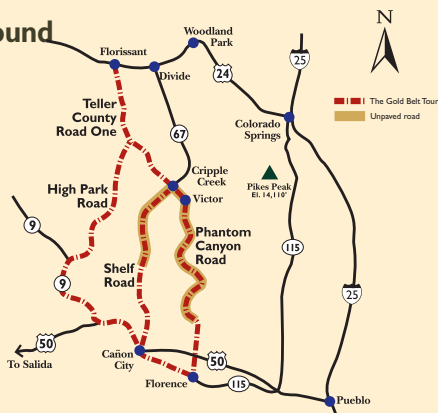

Visit and collect three stamps after a purchase of any of the following establishments

- Carr Manor House
- Cripple Creek District Museum
- Florence Merchants
- Fortune Club PC
- Cripple Creek Ace Hardware
- Old Homestead House Museum
- Pizza Madness
- Raftmasters
- Royal Gorge Bridge & Park
- Royal View Campground
- Royal Gorge Rafting
- Royal Gorge Route

then collect your pin (actual size)

Share the Fun!

SUPPORT

GOLD BELT TOUR'S NUGGET BUSINESSES

Reward Yourself

*Make purchases at 3 locations
and receive a souvenir pin from
the Gold Belt Byway*

how was your *Visit?*

What was your favorite part of the byway?

Name

Address

E-mail

Please visit our website or follow us on facebook for upcoming events or celebrations

- Carr Manor House
- Cripple Creek District Museum
- Florence Merchants
- Fortune Club PC
- Cripple Creek Ace Hardware
- Old Homestead House Museum
- Pizza Madness
- Raftmasters
- Royal Gorge Bridge & Park
- Royal View Campground
- Royal Gorge Rafting
- Royal Gorge Route

Ways to Redeem:

Take a photo of your completed card and either email image to gbtourbyway@hughes.com or post on Facebook page

GOLD BELT TOUR
SCENIC & HISTORIC BYWAY
 6778 County Road 102
 Guffey, CO 80820